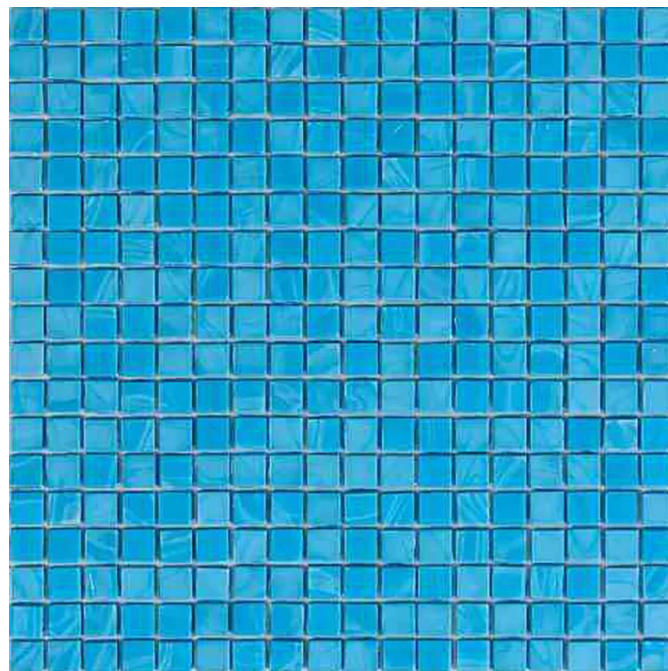

NB-BL548 (N008)

Code: **NB-BL548-(N008)**

Collection: **NIBBLE**

Product Details:

Material	Glass
Color	Blue
Surface	Glossy
Mounting Type:	Mosaic
Priced by:	sheet
Sold by:	sheet
Sheet Size:	11.6x11.6"
Chip Size (inch)	0.6x0.6"
Chip Size (mm)	15x15
Thickness	5/32"
Sheet Coverage (sq.ft)	0.934
Variation:	-
Porcelain Faces:	-
Porcelain Edges:	-

Packaging Info:

Packing:	20 sheets/ctn
Sq. Ft. Per Box:	18.689
Weight/box:	29.600
Sheet or Sq. Ft. weight:	0.934

Areas of use

Indoor Walls:	Yes
Light traffic floors:	Yes
High traffic floors:	Yes
Shower Walls:	Yes
Shower Floor:	Yes
Steam Room:	Yes
Swimming Pool:	Yes
Heat areas up to 150F:	Yes
Commercial Walls:	Yes
Commercial Floors:	Yes