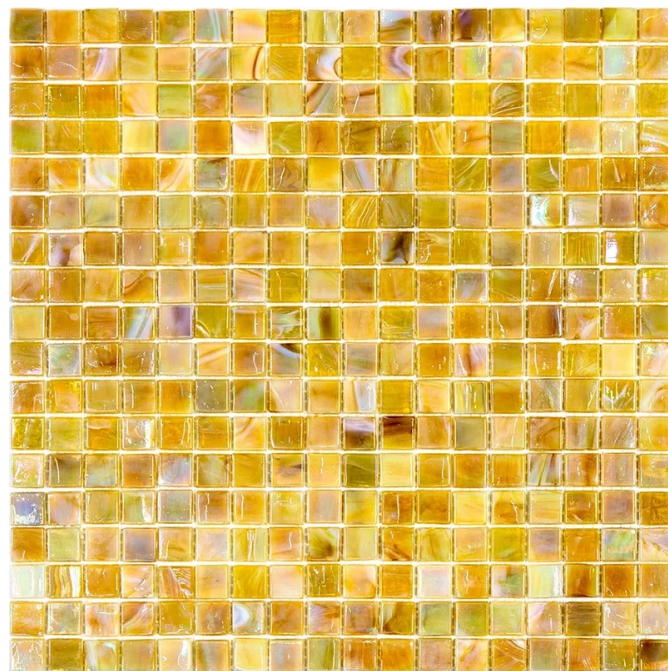

NB-BG328 (NB0509)

Code: **NB-BG328-(NB0509)**

Collection: **NIBBLE**

Product Details:

Material	Glass
Color	Beige
Surface	Glossy
Mounting Type:	Mosaic
Priced by:	sheet
Sold by:	sheet
Sheet Size:	11.6x11.6"
Chip Size (inch)	0.6x0.6"
Chip Size (mm)	15x15
Thickness	5/32"
Sheet Coverage (sq.ft)	0.934
Variation:	-
Porcelain Faces:	-
Porcelain Edges:	-