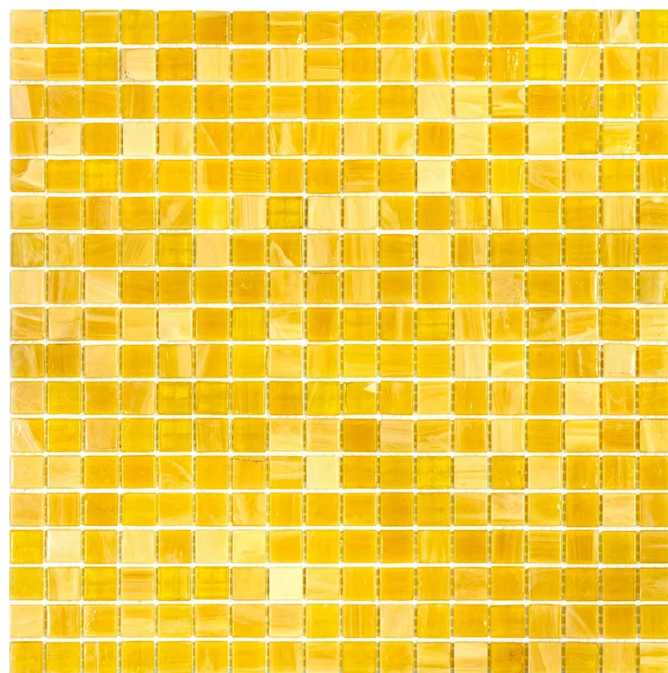

# NB-BG318 (MN621)

Code: **NB-BG318-(MN621)**

Collection: **NIBBLE**

## Product Details:

Material	Glass
Color	Beige
Surface	Glossy
Mounting Type:	Mosaic
Priced by:	sheet
Sold by:	sheet
Sheet Size:	11.6x11.6"
Chip Size (inch)	0.6x0.6"
Chip Size (mm)	15x15
Thickness	5/32"
Sheet Coverage (sq.ft)	0.934
Variation:	-
Porcelain Faces:	-
Porcelain Edges:	-