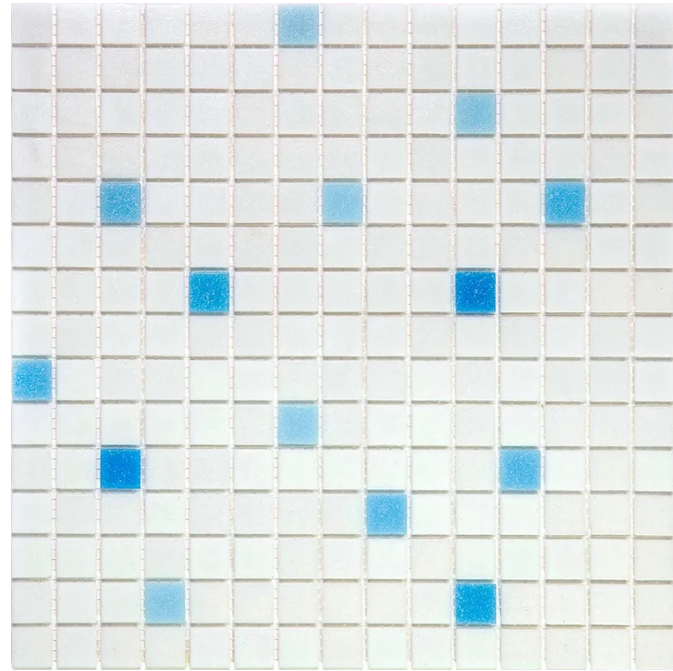

SEA MIST MIX 1

Code: **DE-109-Mix-1**

Collection: **MIXES**

Product Details:

Material	Glass
Color	Blue
Surface	Glossy
Mounting Type:	Mosaic
Priced by:	sheet
Sold by:	sheet
Sheet Size:	12x12"
Chip Size (inch)	0.8x0.8"
Chip Size (mm)	20x20
Thickness	5/32"
Sheet Coverage (sq.ft)	1.000
Variation:	-
Porcelain Faces:	-
Porcelain Edges:	-

Packaging Info:

Packing:	20 sheets/ctn
Sq. Ft. Per Box:	20.000
Weight/box:	26.000
Sheet or Sq. Ft. weight:	1.000

Areas of use

Indoor Walls:	Yes
Light traffic floors:	Yes
High traffic floors:	Yes
Shower Walls:	Yes
Shower Floor:	Yes
Steam Room:	Yes
Swimming Pool:	Yes
Heat areas up to 150F:	Yes
Commercial Walls:	Yes
Commercial Floors:	Yes