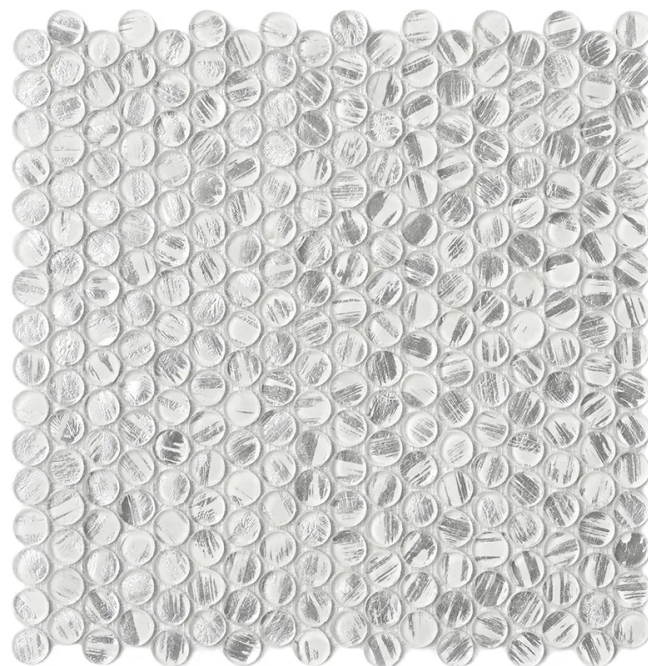

Ronda Antique Silver

Code: **APN-07**

Collection: **Glamour**

Product Details:

Material	Glass
Color	Silver
Surface	Glossy
Mounting Type:	Mesh
Priced by:	sheet
Sold by:	sheet
Sheet Size:	12.2x12.2
Chip Size (inch)	0.8x0.8"
Chip Size (mm)	20x20
Thickness	1/4"
Sheet Coverage (sq.ft)	1.034
Variation:	V3 (moderate)
Porcelain Faces:	-
Porcelain Edges:	-