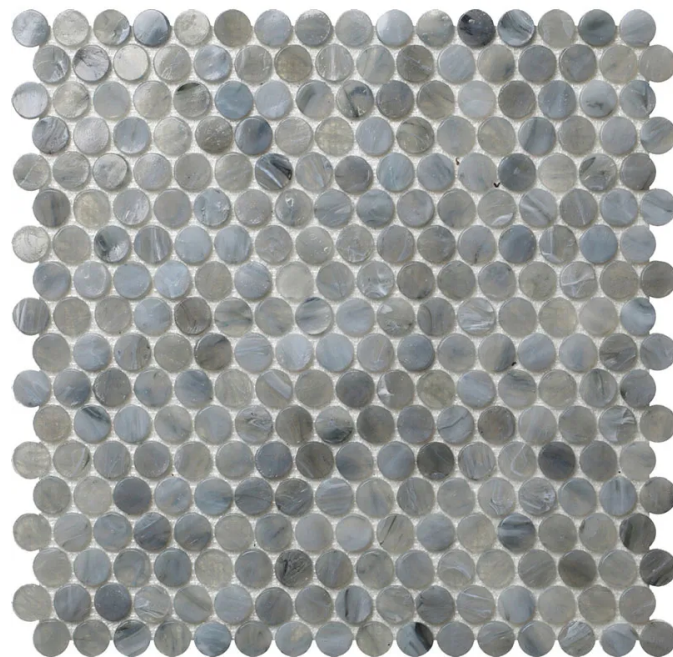

RONDA SHADOW

Code: **APN-01**

Collection: **Glamour**

Product Details:

Material	Glass
Color	Blue
Surface	Glossy
Mounting Type:	Mesh Mounted
Priced by:	sheet
Sold by:	sheet
Sheet Size:	12.2x12.2"
Chip Size (inch)	0.8x0.8"
Chip Size (mm)	20x20
Thickness	1/4"
Sheet Coverage (sq.ft)	1.034
Variation:	-
Porcelain Faces:	-
Porcelain Edges:	-