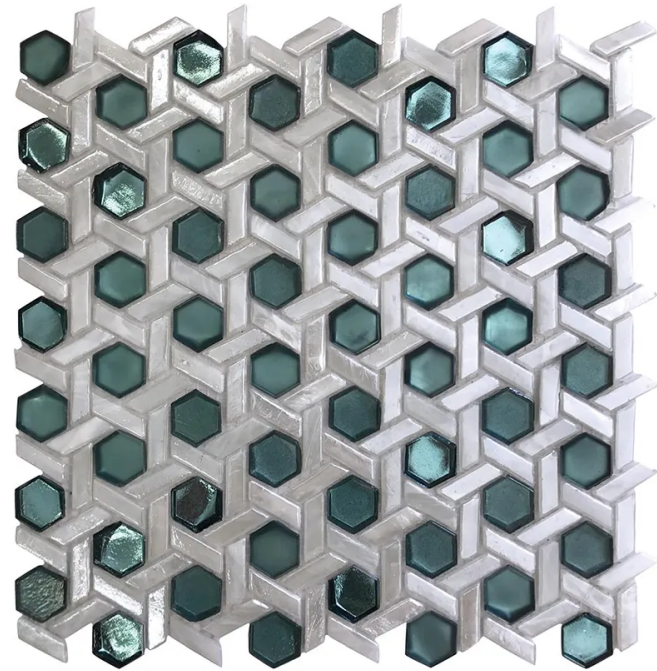

WEAVE EMERALD

Code: **AHX-22**

Collection: **Glamour**

Product Details:

Material	Glass
Color	Green
Surface	Glossy
Mounting Type:	Mesh Mounted
Priced by:	sheet
Sold by:	sheet
Sheet Size:	11.7x11.9"
Chip Size (inch)	1x1"
Chip Size (mm)	25x25
Thickness	1/4"
Sheet Coverage (sq.ft)	0.967
Variation:	-
Porcelain Faces:	-
Porcelain Edges:	-

Packaging Info:

Packing:	10 sht/box
Sq. Ft. Per Box:	9.669
Weight/box:	20.000
Sheet or Sq. Ft. weight:	0.967

Areas of use

Indoor Walls:	Yes
Light traffic floors:	Yes
High traffic floors:	No
Shower Walls:	Yes
Shower Floor:	No
Steam Room:	No
Swimming Pool:	No
Heat areas up to 150F:	Yes
Commercial Walls:	Yes
Commercial Floors:	No

Maintenance and Installation:

Recommended Mortar: Laticrete Glass Tile Adhesive

Recommended Grout: Laticrete SPECTRALOCK® PRO Premium Translucent