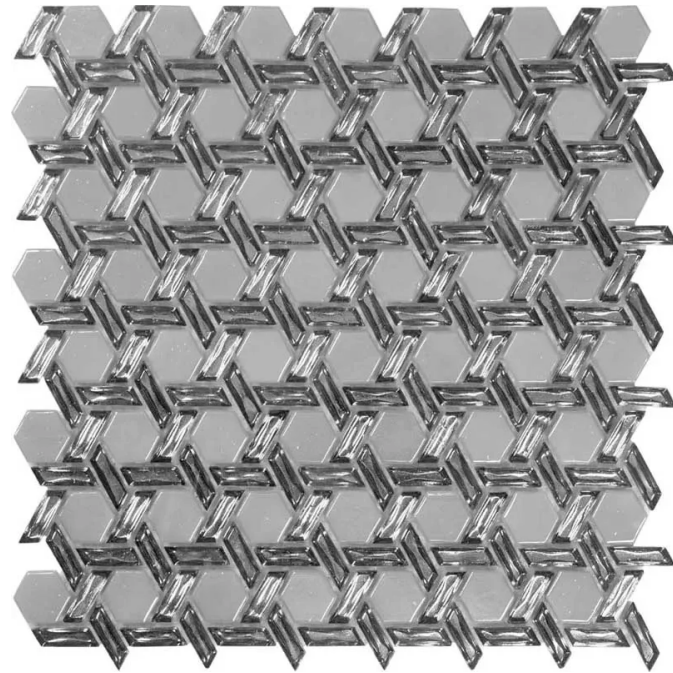

# WEAVE SILVER

Code: **AHX-21**

Collection: **Glamour**

## Product Details:

Material	Glass
Color	Silver
Surface	Glossy
Mounting Type:	Mesh Mounted
Priced by:	sheet
Sold by:	sheet
Sheet Size:	11.7x11.9"
Chip Size (inch)	1x1"
Chip Size (mm)	25x25
Thickness	1/4"
Sheet Coverage (sq.ft)	0.967
Variation:	-
Porcelain Faces:	-
Porcelain Edges:	-