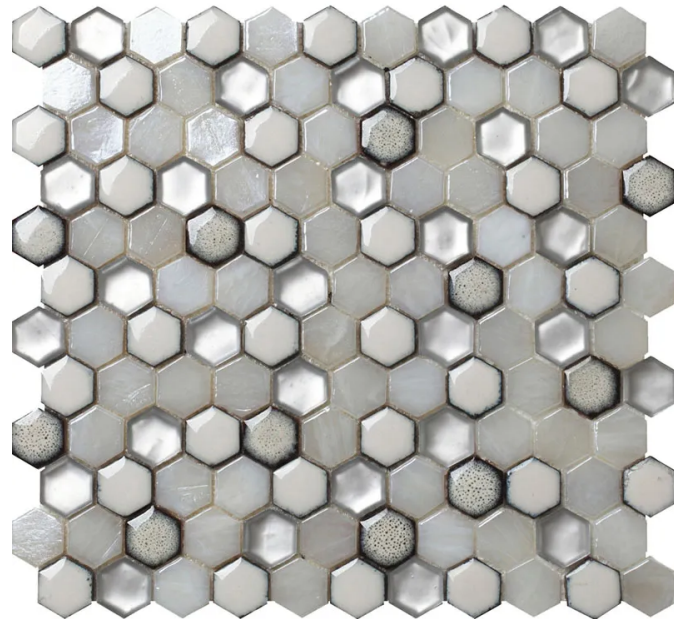

CORDOBA PEARL

Code: **AHX-03**

Collection: **Glamour**

Product Details:

Material	Glass, Ceramic
Color	Silver
Surface	Glossy Matte
Mounting Type:	Mesh Mounted
Priced by:	sheet
Sold by:	sheet
Sheet Size:	10.8x11.5"
Chip Size (inch)	1x1"
Chip Size (mm)	25x25
Thickness	1/4"
Sheet Coverage (sq.ft)	0.863
Variation:	-
Porcelain Faces:	-
Porcelain Edges:	-