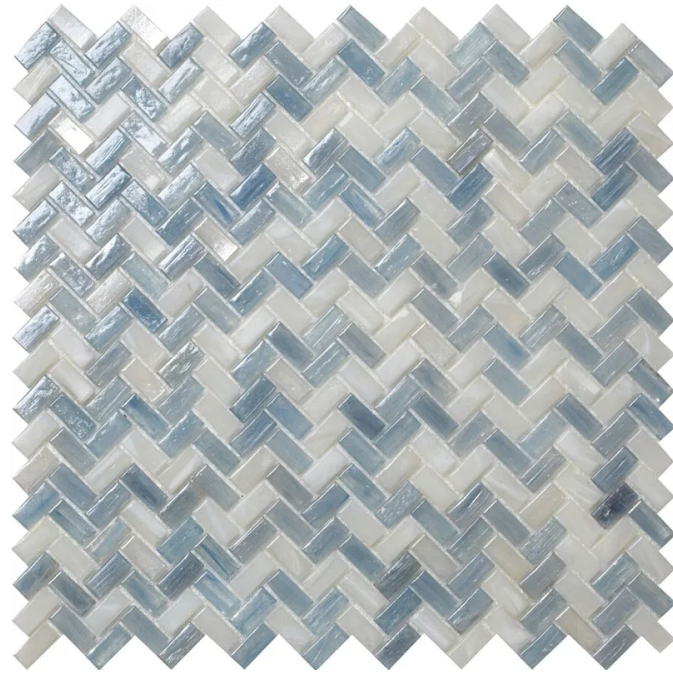

ESPIGA AIR

Code: **AHB-03**

Collection: **Glamour**

Product Details:

Material	Glass
Color	Beige
Surface	Glossy
Mounting Type:	Mesh Mounted
Priced by:	sheet
Sold by:	sheet
Sheet Size:	11.8x11.9"
Chip Size (inch)	0.4x0.9"
Chip Size (mm)	-
Thickness	1/4"
Sheet Coverage (sq.ft)	0.975
Variation:	-
Porcelain Faces:	-
Porcelain Edges:	-

Packaging Info:

Packing:	10 sht/box
Sq. Ft. Per Box:	9.751
Weight/box:	21.000
Sheet or Sq. Ft. weight:	0.975

Areas of use

Indoor Walls:	Yes
Light traffic floors:	Yes
High traffic floors:	Yes
Shower Walls:	Yes
Shower Floor:	Yes
Steam Room:	Yes
Swimming Pool:	Yes
Heat areas up to 150F:	Yes
Commercial Walls:	Yes
Commercial Floors:	Yes