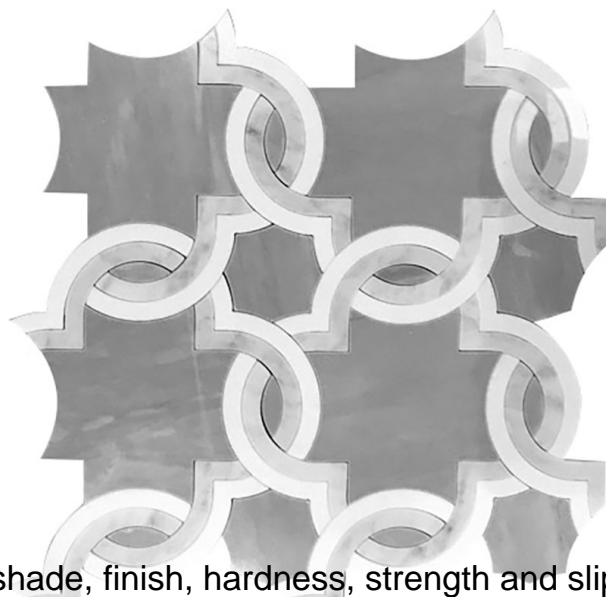

2200 B Zanker Rd, San Jose, CA 95131
Phone: +1 408 432 1000
Fax: +1 408 228 3924
www.mir-mosaic.com
E-mail: info@mir-mosaic.com

WATERJET COLLECTION

Product Name:	TRELLIS 19
Product Code:	TRL-19
Material:	Carrara/ Eastern Grey/Thassos
Surface:	
Sheet Size:	11.8x11.8"
Thickness:	3/8"
Sheet Coverage Area:	0.97 sq.ft
Chip Size:	
Quantity in a box:	5 sheets/box
Sq.ft/box:	4.83 sq.ft
Lead Time:	Stocked

Variation in color, shade, finish, hardness, strength and slip resistance is inherent in Natural stone products. White marbles contain naturally occurring deposits of iron which may lead to discoloration of marble and turning it yellow-rust or grey if used in wet areas. This a natural characteristics of the stone and that is why it cannot be considered as a defect