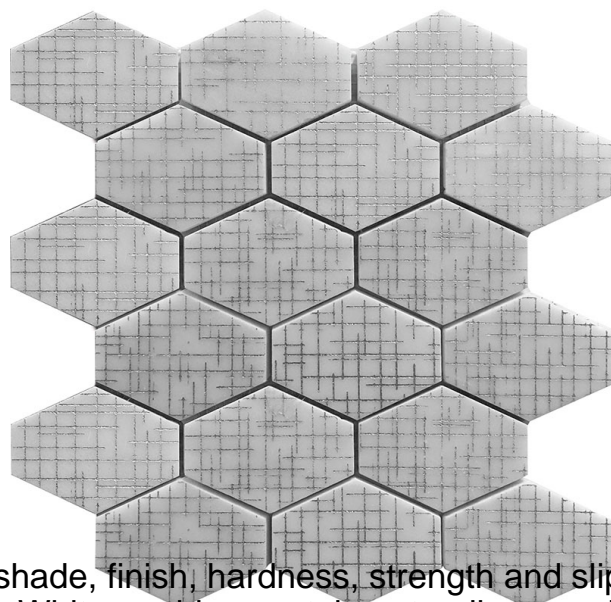

2200 B Zanker Rd, San Jose, CA 95131
Phone: +1 408 432 1000
Fax: +1 408 228 3924
www.mir-mosaic.com
E-mail: info@mir-mosaic.com

ARTISTIC COLLECTION

Product Name:	HEX 3
Product Code:	HEX-3
Material:	stone
Surface:	
Sheet Size:	11.6"x12.6"
Thickness:	3/8"
Sheet Coverage Area:	1.02 sq.ft
Chip Size:	3.8"x2.8"
Quantity in a box:	5 sheets/box
Sq.ft/box:	5.08 sq.ft
Lead Time:	Stocked

Variation in color, shade, finish, hardness, strength and slip resistance is inherent in Natural stone products. White marbles contain naturally occurring deposits of iron which may lead to discoloration of marble and turning it yellow-rust or grey if used in wet areas. This a natural characteristics of the stone and that is why it cannot be considered as a defect