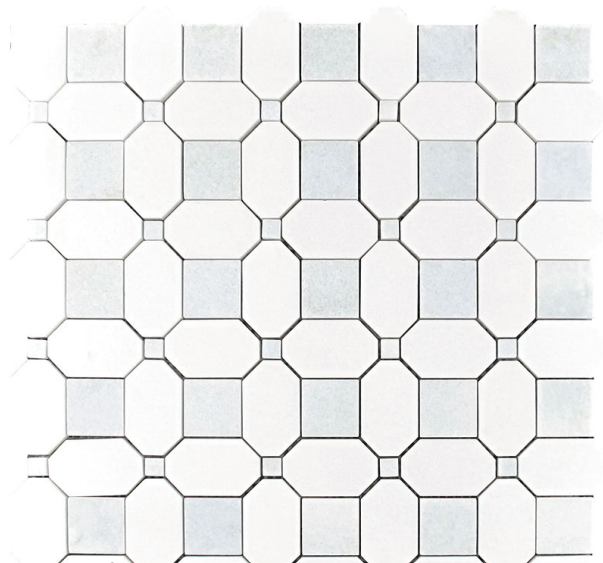

2200 B Zanker Rd, San Jose, CA 95131
Phone: +1 408 432 1000
Fax: +1 408 228 3924
www.mir-mosaic.com
E-mail: info@mir-mosaic.com

MYKONOS COLLECTION

Product Name:	ELIA
Product Code:	MKN-11
Material:	Thassos/Blue Celeste
Surface:	
Sheet Size:	12.2x12.2
Thickness:	3/8"
Sheet Coverage Area:	1.03 sq.ft
Chip Size:	
Quantity in a box:	5 sheets/box
Sq.ft/box:	5.17 sq.ft
Lead Time:	Stocked

Variation in color, shade, finish, hardness, strength and slip resistance is inherent in Natural stone products. White marbles contain naturally occurring deposits of iron which may lead to discoloration of marble and turning it yellow-rust or grey if used in wet areas. This a natural characteristics of the stone and that is why it cannot be considered as a defect