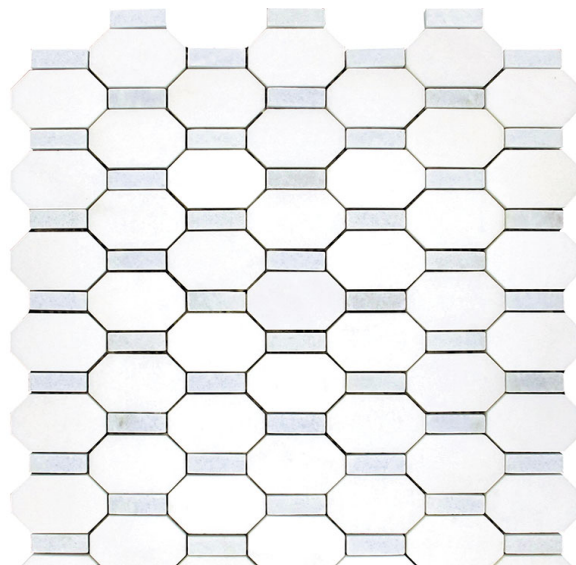

2200 B Zanker Rd, San Jose, CA 95131
Phone: +1 408 432 1000
Fax: +1 408 228 3924
www.mir-mosaic.com
E-mail: info@mir-mosaic.com

MYKONOS COLLECTION

Product Name:	SAMOS
Product Code:	MKN-04
Material:	Thassos/Blue Celeste
Surface:	
Sheet Size:	11.2x11.6"
Thickness:	3/8"
Sheet Coverage Area:	0.90 sq.ft
Chip Size:	
Quantity in a box:	5 sheets/box
Sq.ft/box:	4.51 sq.ft
Lead Time:	Stocked

Variation in color, shade, finish, hardness, strength and slip resistance is inherent in Natural stone products. White marbles contain naturally occurring deposits of iron which may lead to discoloration of marble and turning it yellow-rust or grey if used in wet areas. This a natural characteristics of the stone and that is why it cannot be considered as a defect