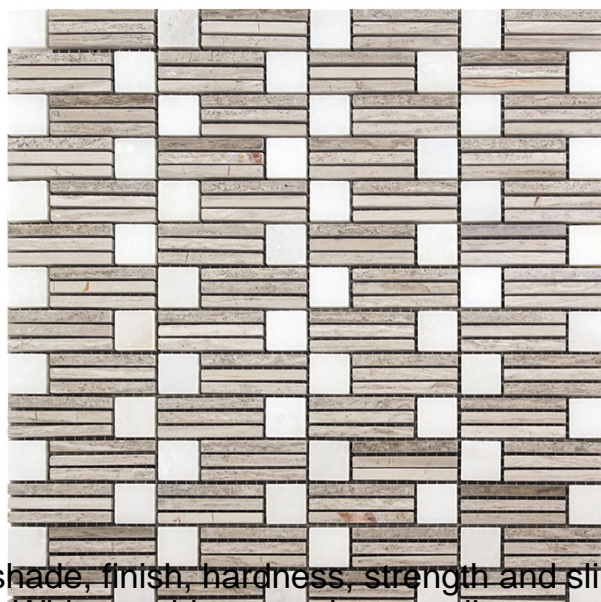

## MARBELLA COLLECTION

<b>Product Name:</b>	SIERRA
<b>Product Code:</b>	KB-P33
<b>Material:</b>	Eastern White / Wooden Gray
<b>Surface:</b>	
<b>Sheet Size:</b>	12x12"
<b>Thickness:</b>	3/8"
<b>Sheet Coverage Area:</b>	1.00 sq.ft
<b>Chip Size:</b>	
<b>Quantity in a box:</b>	5 sheets/ctn
<b>Sq.ft/box:</b>	5 sq.ft
<b>Lead Time:</b>	Stocked

Variation in color, shade, finish, hardness, strength and slip resistance is inherent in Natural stone products. White marbles contain naturally occurring deposits of iron which may lead to discoloration of marble and turning it yellow-rust or grey if used in wet areas. This a natural characteristics of the stone and that is why it cannot be considered as a defect