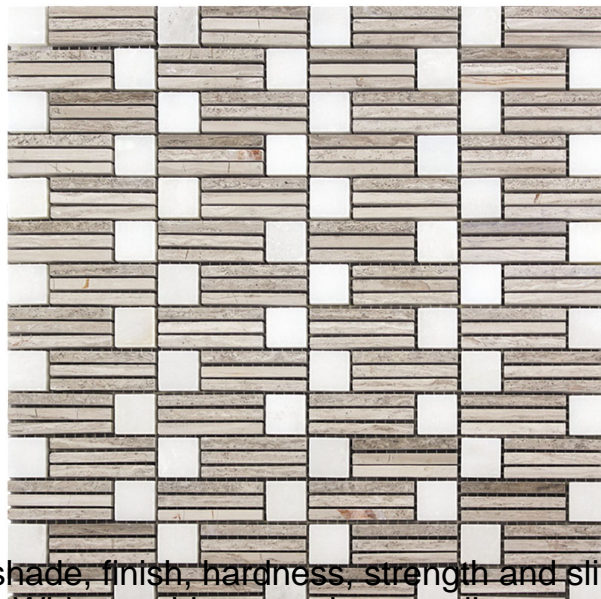

2200 B Zanker Rd, San Jose, CA 95131
Phone: +1 408 432 1000
Fax: +1 408 228 3924
www.mir-mosaic.com
E-mail: info@mir-mosaic.com

MARBELLA COLLECTION

Product Name:	SIERRA
Product Code:	KB-P33
Material:	Eastern White / Wooden Gray
Surface:	
Sheet Size:	12x12"
Thickness:	3/8"
Sheet Coverage Area:	1.00 sq.ft
Chip Size:	
Quantity in a box:	5 sheets/ctn
Sq.ft/box:	5 sq.ft
Lead Time:	Stocked

Variation in color, shade, finish, hardness, strength and slip resistance is inherent in Natural stone products. White marbles contain naturally occurring deposits of iron which may lead to discoloration of marble and turning it yellow-rust or grey if used in wet areas. This a natural characteristics of the stone and that is why it cannot be considered as a defect