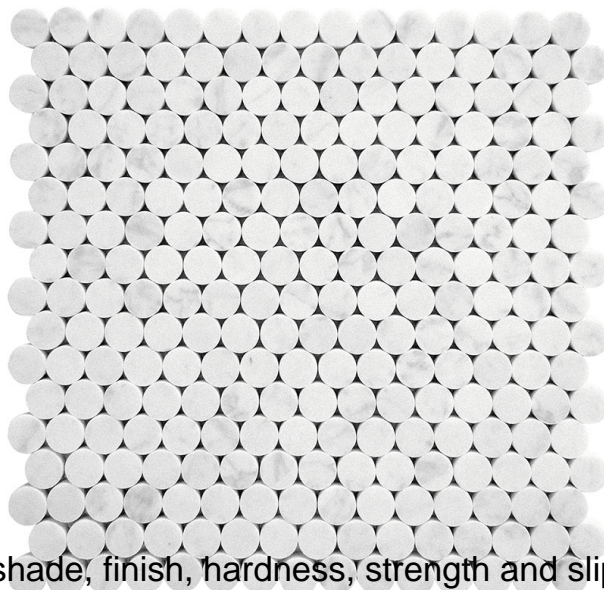

2200 B Zanker Rd, San Jose, CA 95131
Phone: +1 408 432 1000
Fax: +1 408 228 3924
www.mir-mosaic.com
E-mail: info@mir-mosaic.com

DC METRO COLLECTION

Product Name:	LOGAN CIRCLE HONED
Product Code:	DC-P01H
Material:	Bianco Carrara
Surface:	
Sheet Size:	11.3x12.3"
Thickness:	3/8"
Sheet Coverage Area:	0.97 sq.ft
Chip Size:	
Quantity in a box:	5 sheets/ctn
Sq.ft/box:	4.83 sq.ft
Lead Time:	Stocked

Variation in color, shade, finish, hardness, strength and slip resistance is inherent in Natural stone products. White marbles contain naturally occurring deposits of iron which may lead to discoloration of marble and turning it yellow-rust or grey if used in wet areas. This a natural characteristics of the stone and that is why it cannot be considered as a defect