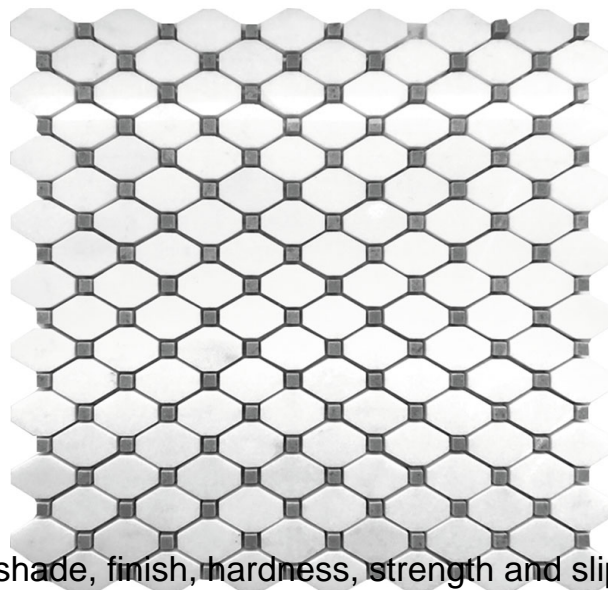

2200 B Zanker Rd, San Jose, CA 95131
Phone: +1 408 432 1000
Fax: +1 408 228 3924
www.mir-mosaic.com
E-mail: info@mir-mosaic.com

DC METRO COLLECTION

Product Name:	CRYSTAL CITY
Product Code:	DC-G20
Material:	Eastern White / Bardiglio Nuvolato
Surface:	
Sheet Size:	11.6x11.2"
Thickness:	3/8"
Sheet Coverage Area:	0.90 sq.ft
Chip Size:	
Quantity in a box:	5 sheets/box
Sq.ft/box:	4.51 sq.ft
Lead Time:	Stocked

Variation in color, shade, finish, hardness, strength and slip resistance is inherent in Natural stone products. White marbles contain naturally occurring deposits of iron which may lead to discoloration of marble and turning it yellow-rust or grey if used in wet areas. This a natural characteristics of the stone and that is why it cannot be considered as a defect