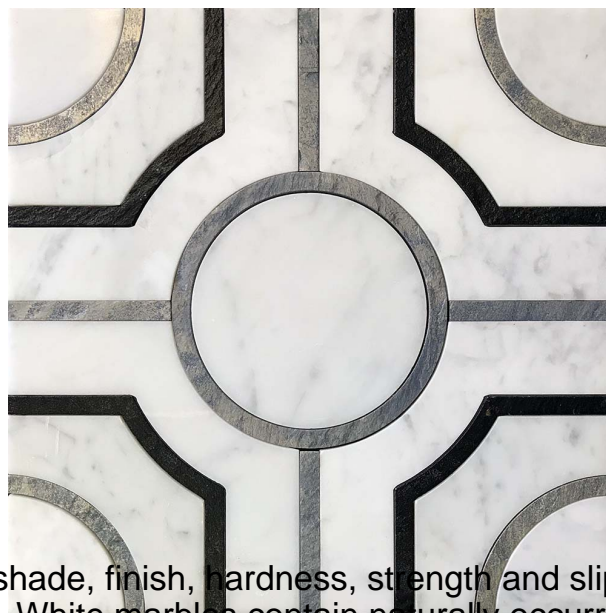

2200 B Zanker Rd, San Jose, CA 95131
Phone: +1 408 432 1000
Fax: +1 408 228 3924
www.mir-mosaic.com
E-mail: info@mir-mosaic.com

WATERJET COLLECTION

Product Name:	ALCAMO
Product Code:	ACM 2/6 (L)
Material:	Bianco Carrara
Surface:	
Sheet Size:	12x12"
Thickness:	3/8"
Sheet Coverage Area:	1.00 sq.ft
Chip Size:	
Quantity in a box:	5 sheets/box
Sq.ft/box:	5 sq.ft
Lead Time:	Stocked

Variation in color, shade, finish, hardness, strength and slip resistance is inherent in Natural stone products. White marbles contain naturally occurring deposits of iron which may lead to discoloration of marble and turning it yellow-rust or grey if used in wet areas. This a natural characteristics of the stone and that is why it cannot be considered as a defect