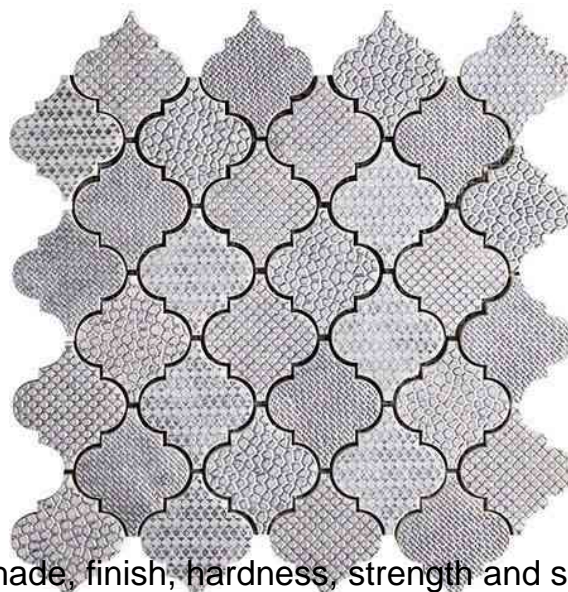

2200 B Zanker Rd, San Jose, CA 95131
Phone: +1 408 432 1000
Fax: +1 408 228 3924
www.mir-mosaic.com
E-mail: info@mir-mosaic.com

ARTISTIC COLLECTION

Product Name:	BURJ 2
Product Code:	BRJ-2 (L)
Material:	stone
Surface:	
Sheet Size:	12x12"
Thickness:	
Sheet Coverage Area:	1.00 sq.ft
Chip Size:	
Quantity in a box:	5 sheets/box
Sq.ft/box:	5 sq.ft
Lead Time:	Stocked

Variation in color, shade, finish, hardness, strength and slip resistance is inherent in Natural stone products. White marbles contain naturally occurring deposits of iron which may lead to discoloration of marble and turning it yellow-rust or grey if used in wet areas. This a natural characteristics of the stone and that is why it cannot be considered as a defect