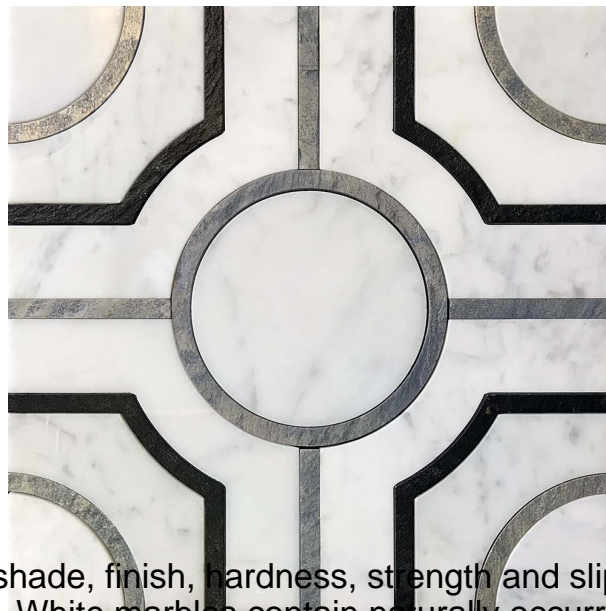

2200 B Zanker Rd, San Jose, CA 95131
Phone: +1 408 432 1000
Fax: +1 408 228 3924
www.mir-mosaic.com
E-mail: info@mir-mosaic.com

WATERJET COLLECTION

Product Name:	ALCAMO
Product Code:	ACM 2/6
Material:	Bianco Carrara
Surface:	
Sheet Size:	12x12"
Thickness:	3/8"
Sheet Coverage Area:	1.00 sq.ft
Chip Size:	
Quantity in a box:	5 sheets/box
Sq.ft/box:	5 sq.ft
Lead Time:	Stocked

Variation in color, shade, finish, hardness, strength and slip resistance is inherent in Natural stone products. White marbles contain naturally occurring deposits of iron which may lead to discoloration of marble and turning it yellow-rust or grey if used in wet areas. This a natural characteristics of the stone and that is why it cannot be considered as a defect